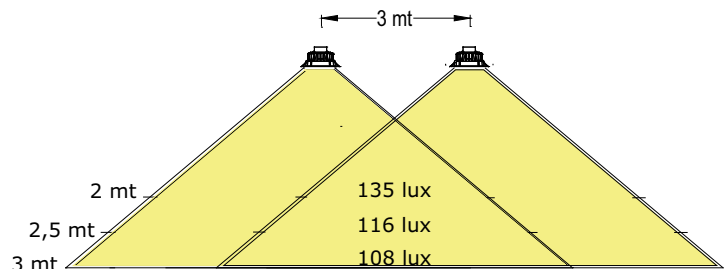

LED DOWNLIGHT 8" 25W DL-25x-01A

Environmental Specification

Parameter	Rating
Humidity	85% max.
Storage Temperature	-20° ~ 60°C
Operating Temperature	-15° ~ 50°C
Surface Temperature	<50°C

Power Supply Specification

Parameter	Rating
Input Voltage	100~260VAC
Input Voltage Range	90~264VAC
Power Factor	>0,9
Power Consumption	25W

Photometry