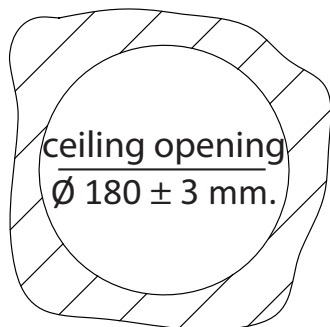

## LED DOWNLIGHT 8" 25W DL-25x-01A

Equipped by 55 high performance LED with excellent thermal design.  
Uniform and soft light emission. Essential design, simple and elegant.  
Low power consumption. Output comparable with 2x28W CFL lamps.  
Low working temperature helps to keep lower room temperature  
Sturdy aluminium housing. White painted front rim.