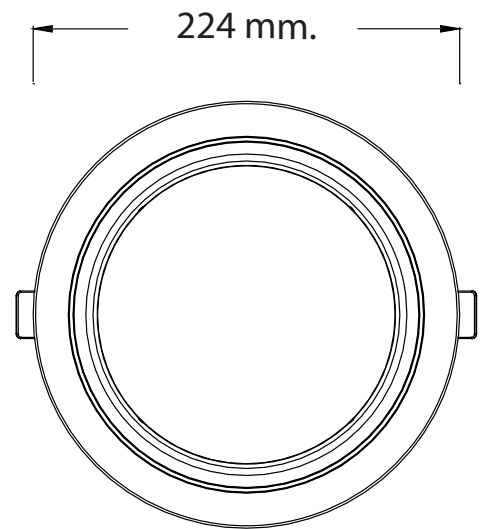

## LED DOWNLIGHT 8" 25W DL-25x-01A

Equipped by 55 high performance LED with excellent thermal design.  
Uniform and soft light emission. Essential design, simple and elegant.  
Low power consumption. Output comparable with 2x28W CFL lamps.  
Low working temperature helps to keep lower room temperature  
Sturdy aluminium housing. White painted front rim.

## LED DOWNLIGHT 8" 25W DL-25x-01A

### Ordering information:

Part Number	White LED Colour	Radiation Angle	Colour Temperature	CRI %	Luminous Flux typ.	Illuminance @ 1 mt.
DL-25W-01A	Warm	90°	3000K±300	85	1600 lm	745 lux
DL-25N-01A	Neutral	90°	4300K±300	85	1750 lm	783 lux
DL-25C-01A	Cold	90°	5700K±300	85	1750 lm	783 lux