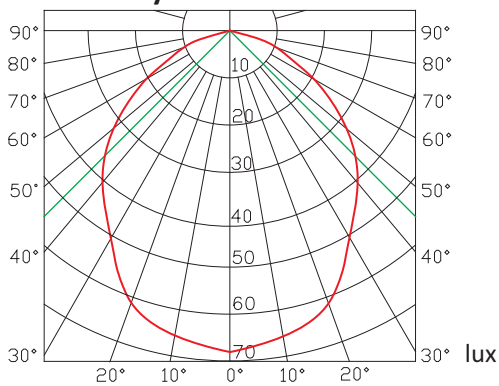

LED DOWNLIGHT 8" 25W DL-25x-01A

Environmental Specification

Parameter	Rating
Humidity	85% max.
Storage Temperature	-20° ~ 60°C
Operating Temperature	-15° ~ 50°C
Surface Temperature	<50°C

Power Supply Specification

Parameter	Rating
Input Voltage	100~260VAC
Input Voltage Range	90~264VAC
Power Factor	>0,9
Power Consumption	25W

Photometry