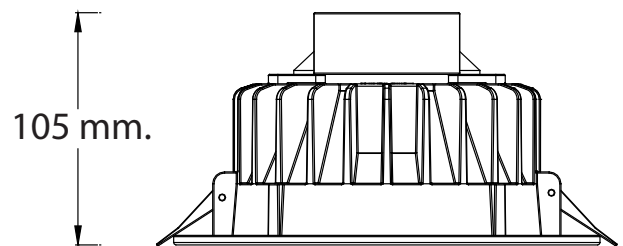

## LED DOWNLIGHT 8" 25W DL-25x-01A

Equipped by 55 high performance LED with excellent thermal design.  
Uniform and soft light emission. Essential design, simple and elegant.  
Low power consumption. Output comparable with 2x28W CFL lamps.  
Low working temperature helps to keep lower room temperature  
Sturdy aluminium housing. White painted front rim.